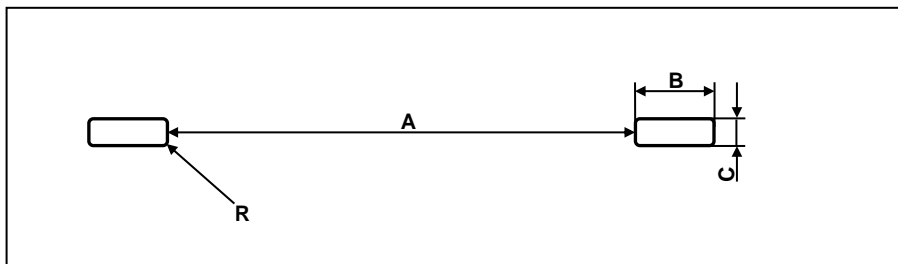

© Ernst Kraemer & Söhne GmbH & Co. KG

Produktdaten

product data

A = 165.0 mm
B = 7.5 mm
C = 20.5 mm
D = 25.5 mm
E = 3.5 mm

Montagedaten
(Stanzung)

assembling data
(punching)

A = 95.0 mm
B = 19.0 mm
C = 8.0 mm
R = 2.0 mm